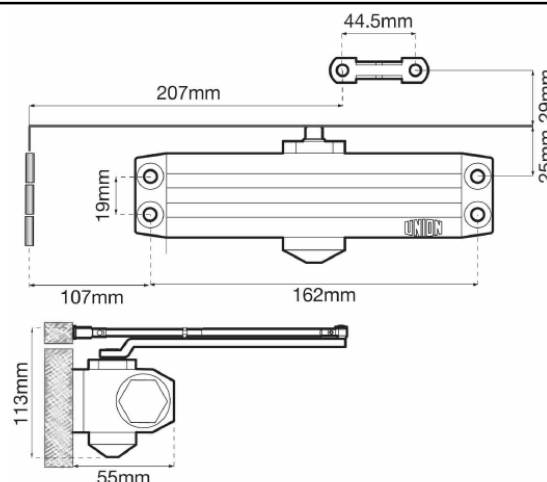

Specification:

- Can be used for left and right hand doors
- Adjustable closing and latching speed
- Closing speed adjustable 180° - 15°
- Latching speed adjustable 15° - 0°
- 3 different power sizes
- Door width 850-1100mm
- Door weight 40-80kg
- Fire-Rated
- 500,000 cycles

	Size 2	Size 3	Size 4
Max Door Width	850mm	950mm	1100mm
Max Door Weight	40kg	60kg	80kg
Max Opening Angle	180°	180°	170°

Finish:

- Silver

Technical Design:

Trusted by Professionals